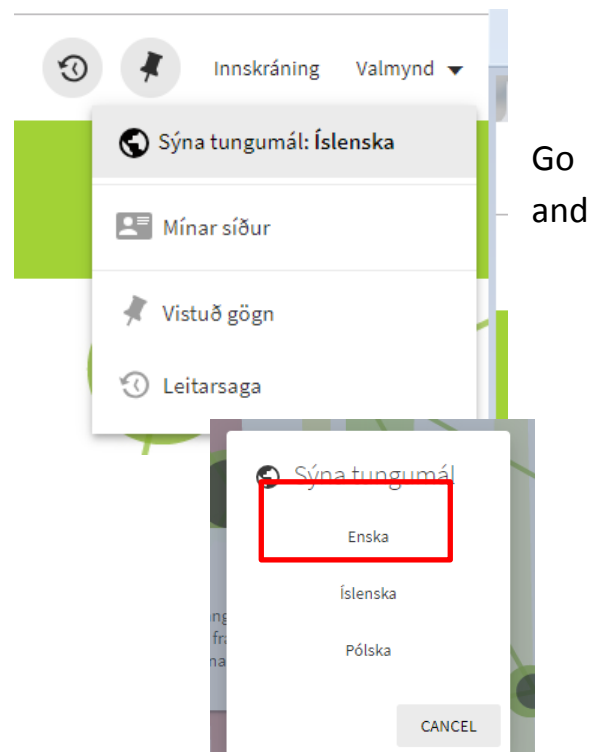

To start with, you might like to change the display language to English.

to Valmynd (=menu), top right click on option Sýna tungumál: Íslenska, change to “Enska”.