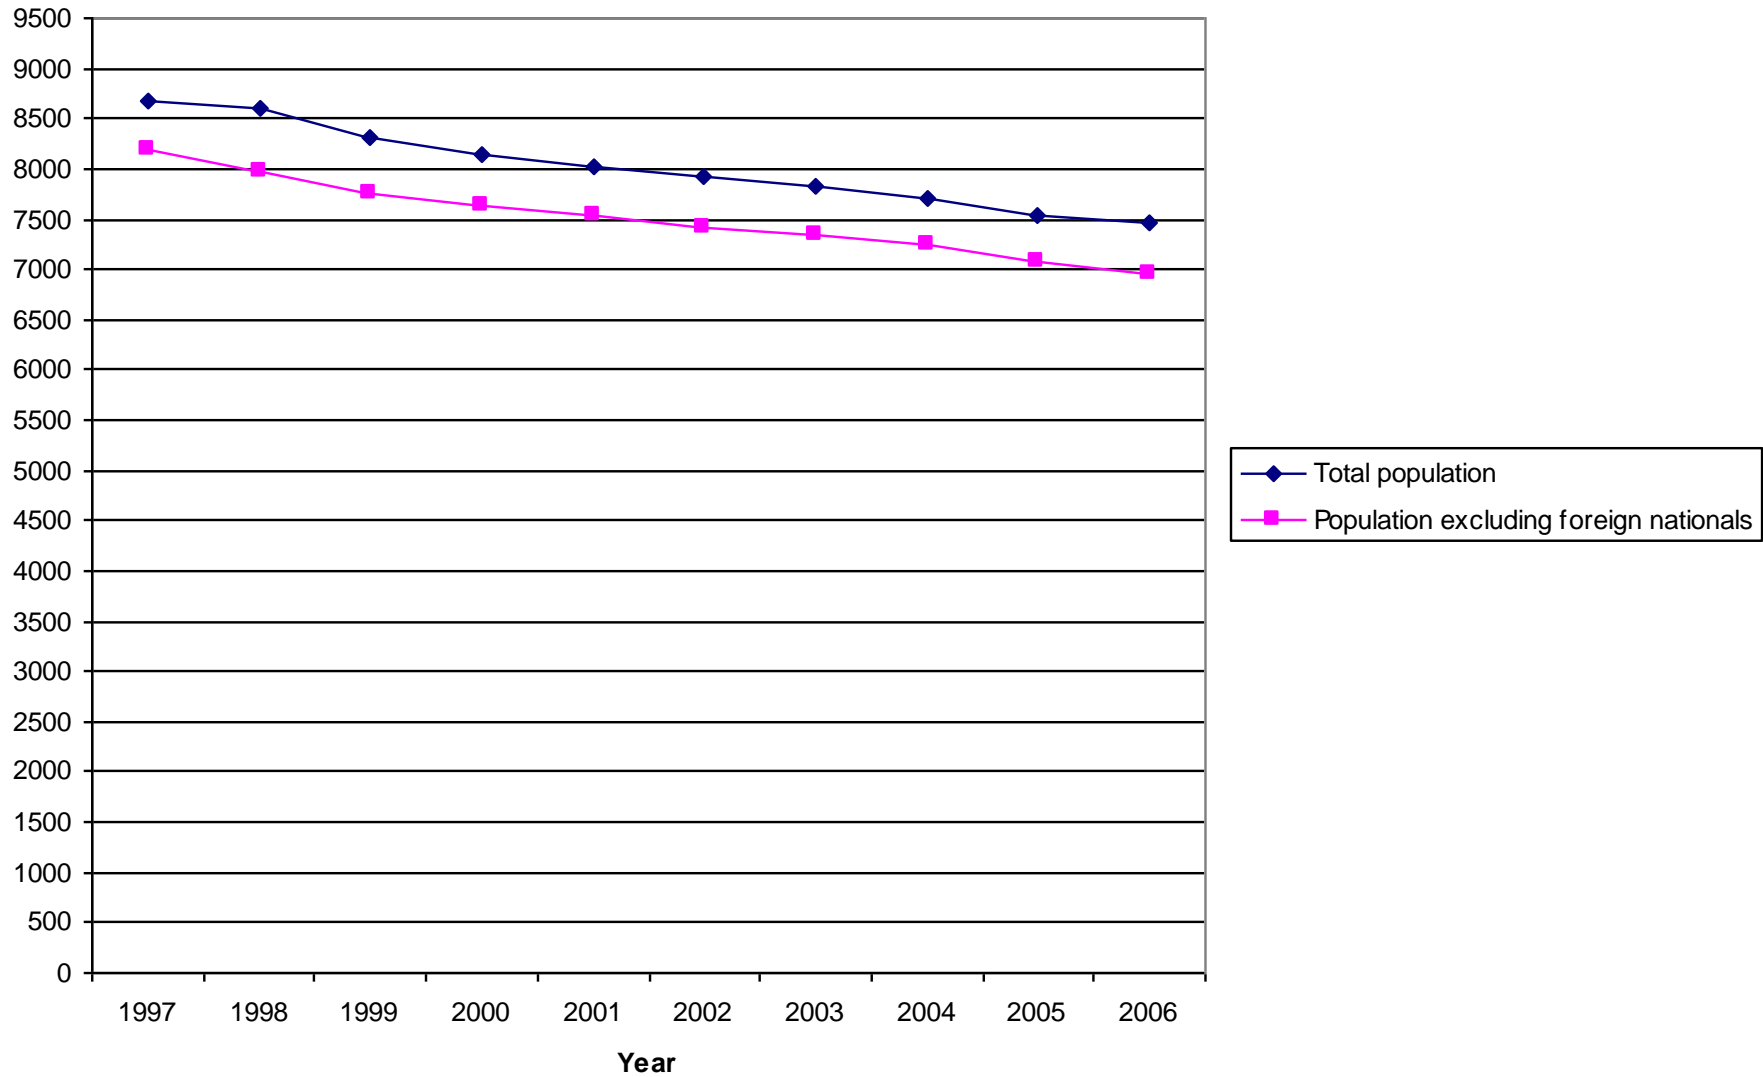

## Population changes and economic growth West Fjords 1998-2004

### Population development in the West fjords 1971-2006 - Historical connection

Relative population changes during the period 1971-2006

Relative population changes during the period 1971-2006

**Weight of the foreign population on total population in the West Fjords 1997-2006**