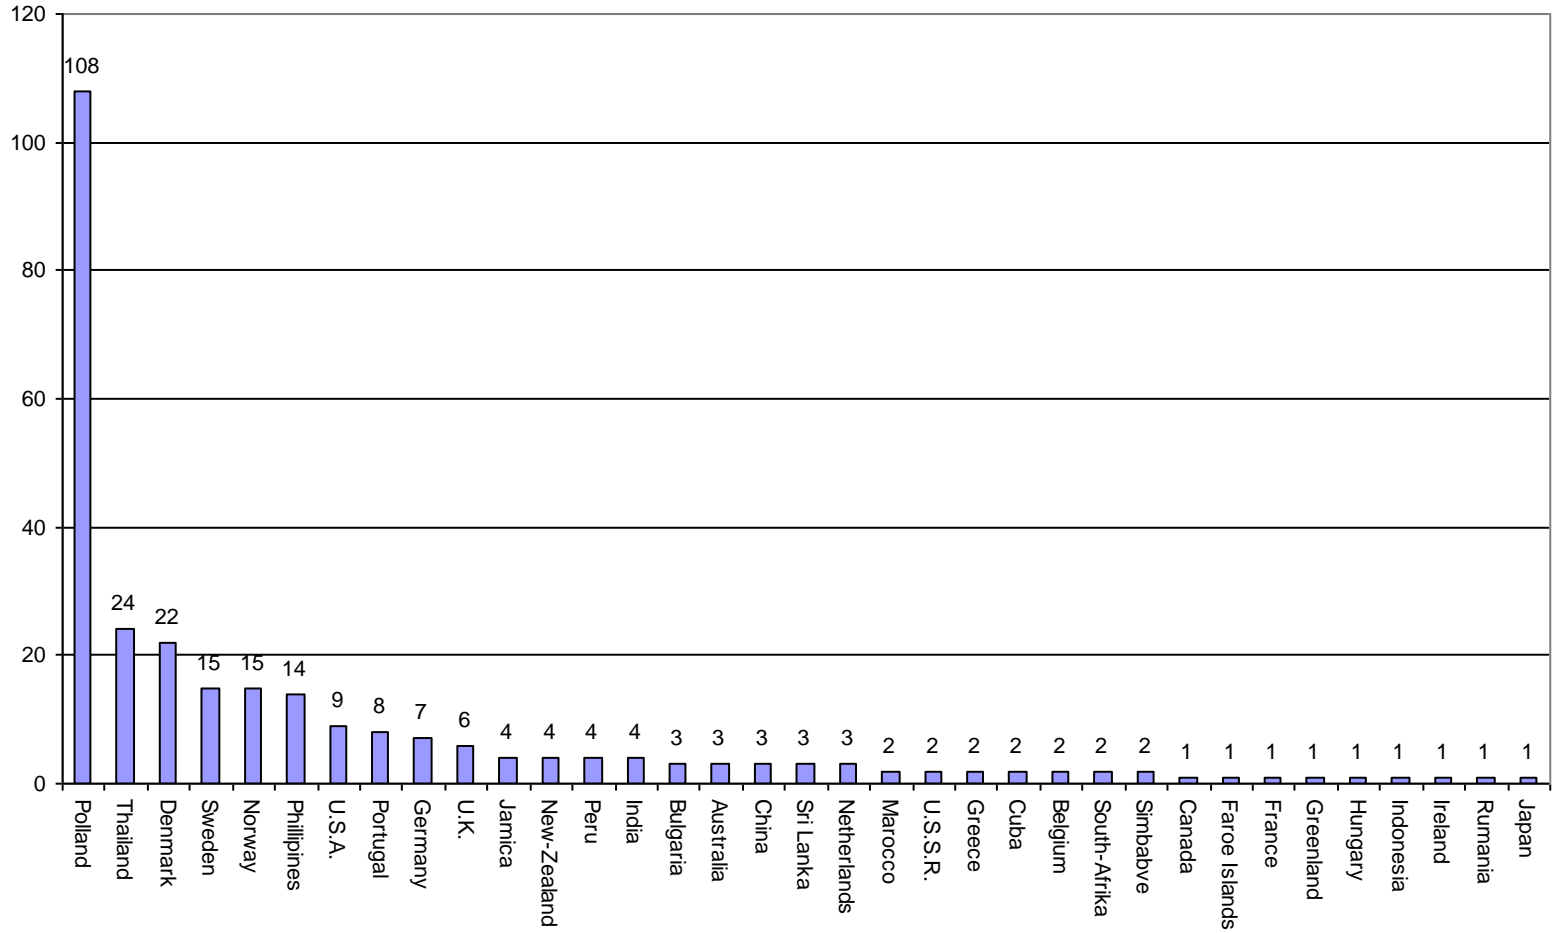

Icelandic nationals born in foreign countries
living in the West Fjords 2006

Country of birth