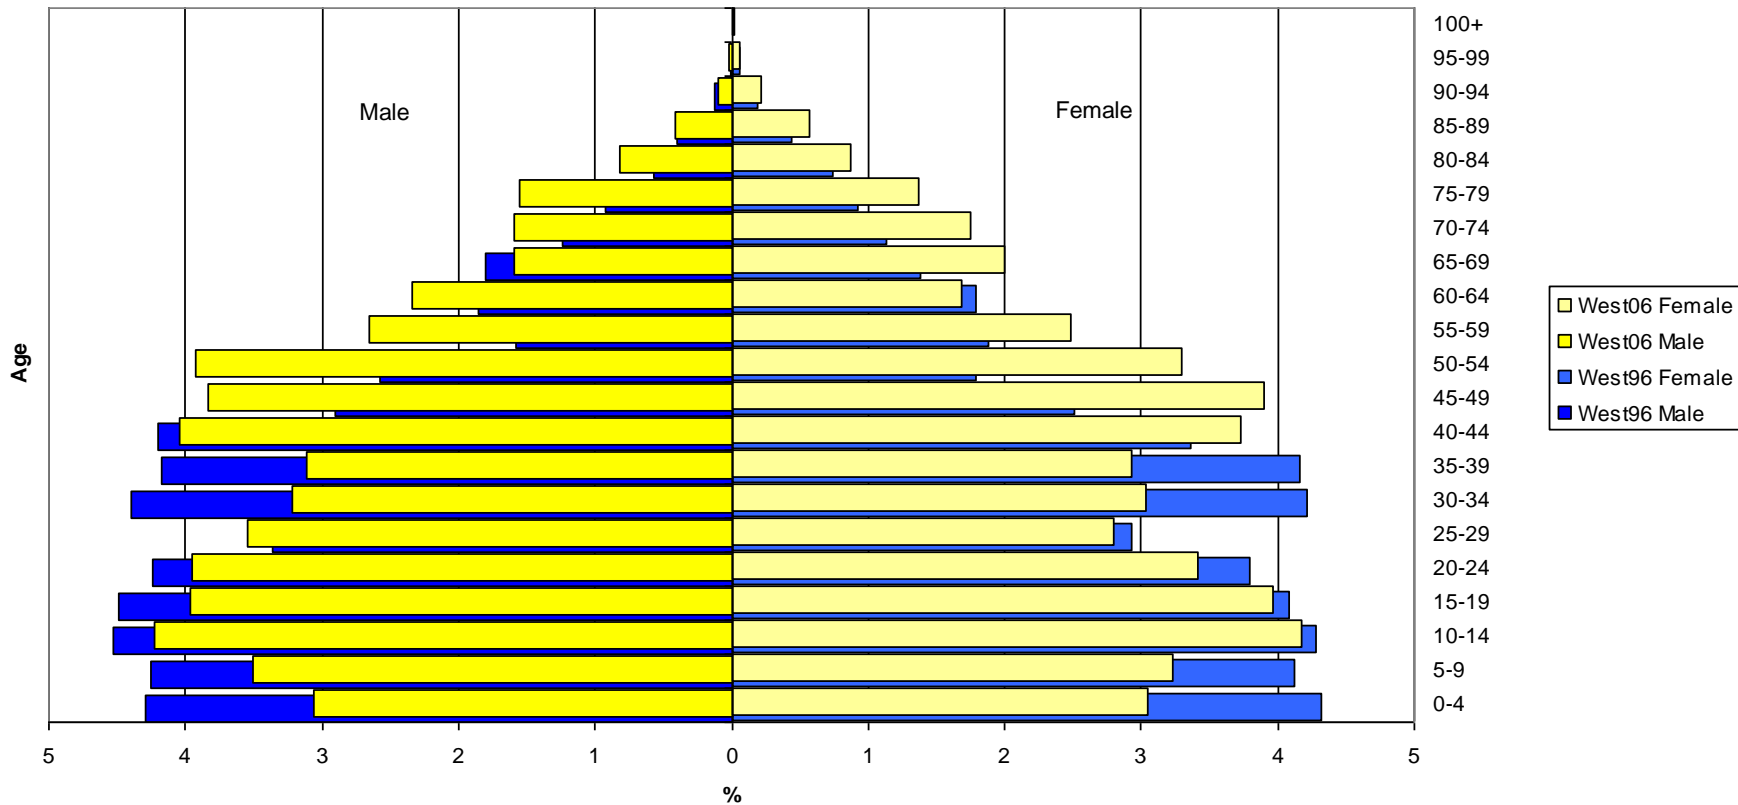

### Population development in the West fjords 1971-2006 - Historical connection

Relative population changes during the period 1971-2006

Relative population changes during the period 1971-2006

**Weight of the foreign population on total population in the West Fjords 1997-2006**

**Foreign nationals and Icelandic nationals born in foreign countries living in the West Fjords 2006**  
**Percentage of total population in the West Fjords 2006**

**Population pyramid  
West Fjords 1996 vs. 2006**