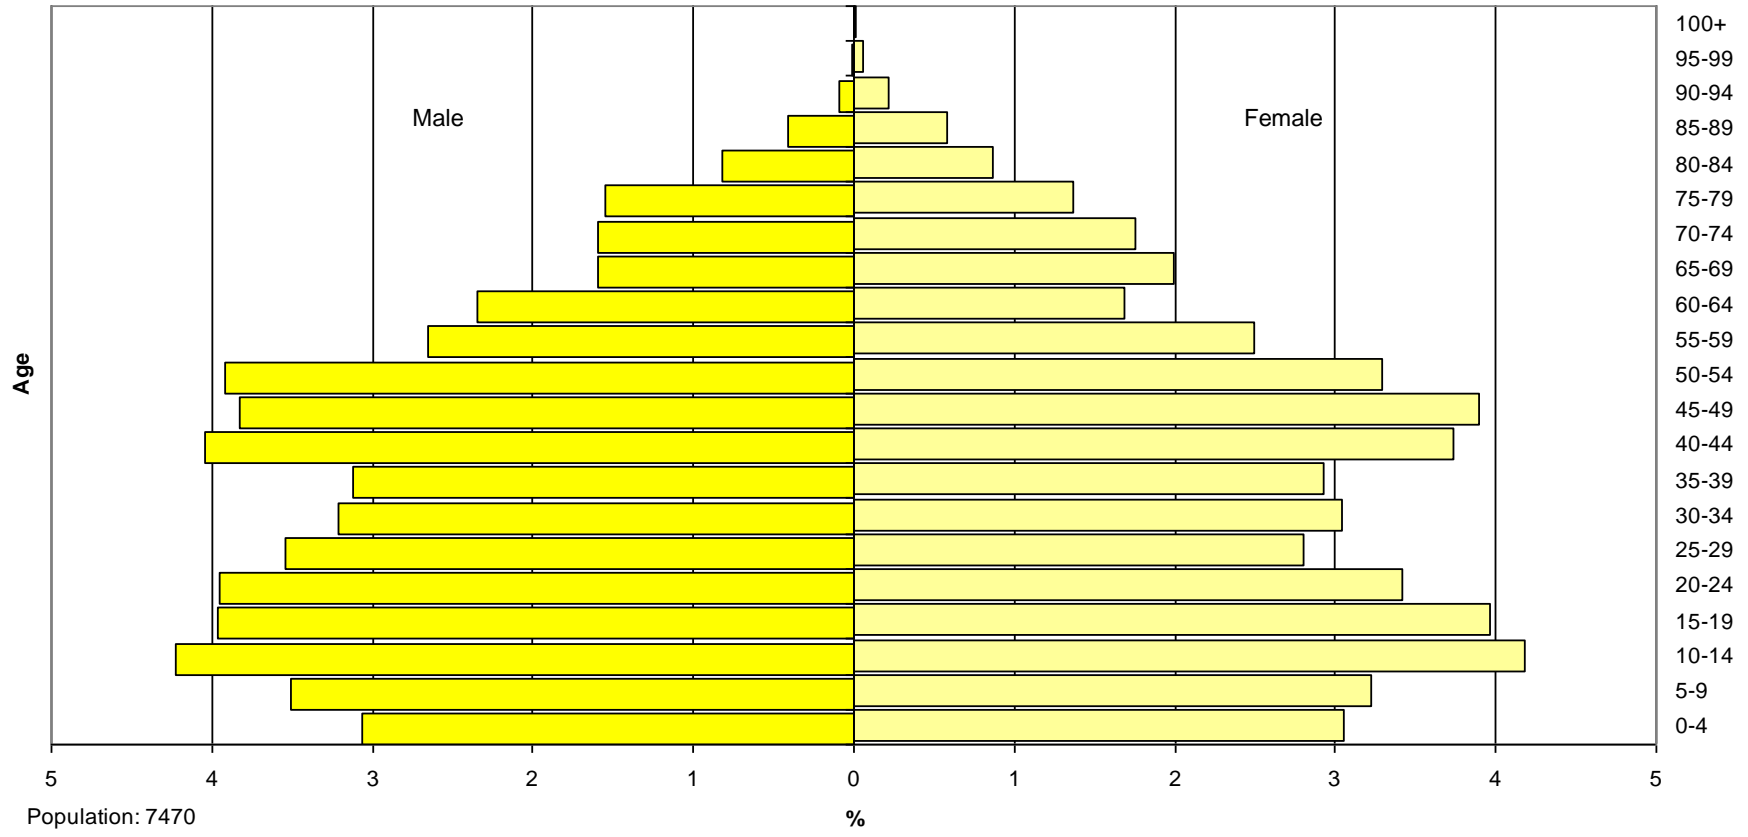

### Population development in the West fjords 1971-2006 - Historical connection

Relative population changes during the period 1971-2006

Relative population changes during the period 1971-2006

**Weight of the foreign population on total population in the West Fjords 1997-2006**

**Foreign nationals and Icelandic nationals born in foreign countries living in the West Fjords 2006**  
**Percentage of total population in the West Fjords 2006**

**Population pyramid  
West Fjords 1996 vs. 2006**

Population pyramid  
Iceland - West Fjords  
2006

Population pyramid  
West Fjords 2006

**Population pyramid**  
**Foreign nationals living in the West Fjords 2006**

**Population pyramid**  
**Individuals born in foreign countries**  
**living in the West Fjords 2006**