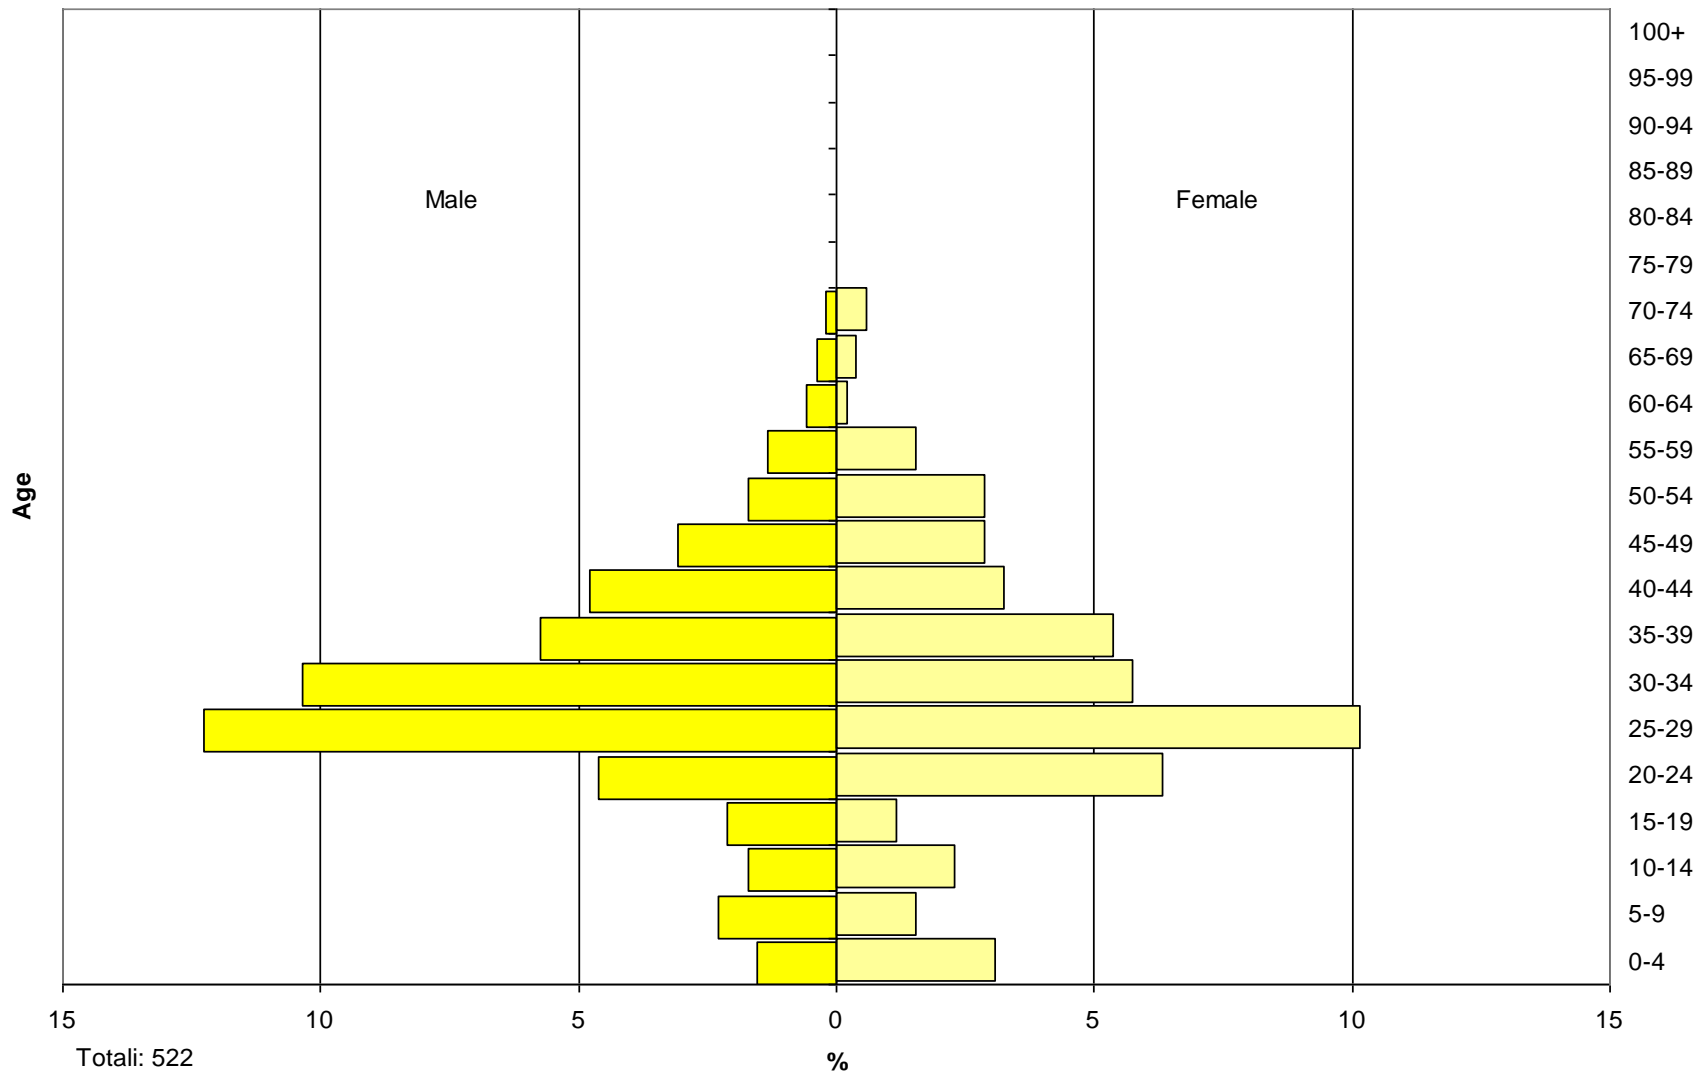

### Population development in the West fjords 1971-2006 - Historical connection

Relative population changes during the period 1971-2006

Relative population changes during the period 1971-2006

**Weight of the foreign population on total population in the West Fjords 1997-2006**

**Foreign nationals and Icelandic nationals born in foreign countries living in the West Fjords 2006**  
**Percentage of total population in the West Fjords 2006**

**Population pyramid  
West Fjords 1996 vs. 2006**

Population pyramid  
Iceland - West Fjords  
2006

Population pyramid  
West Fjords 2006

**Population pyramid**  
**Foreign nationals living in the West Fjords 2006**

**Population pyramid**  
**Individuals born in foreign countries**  
**living in the West Fjords 2006**