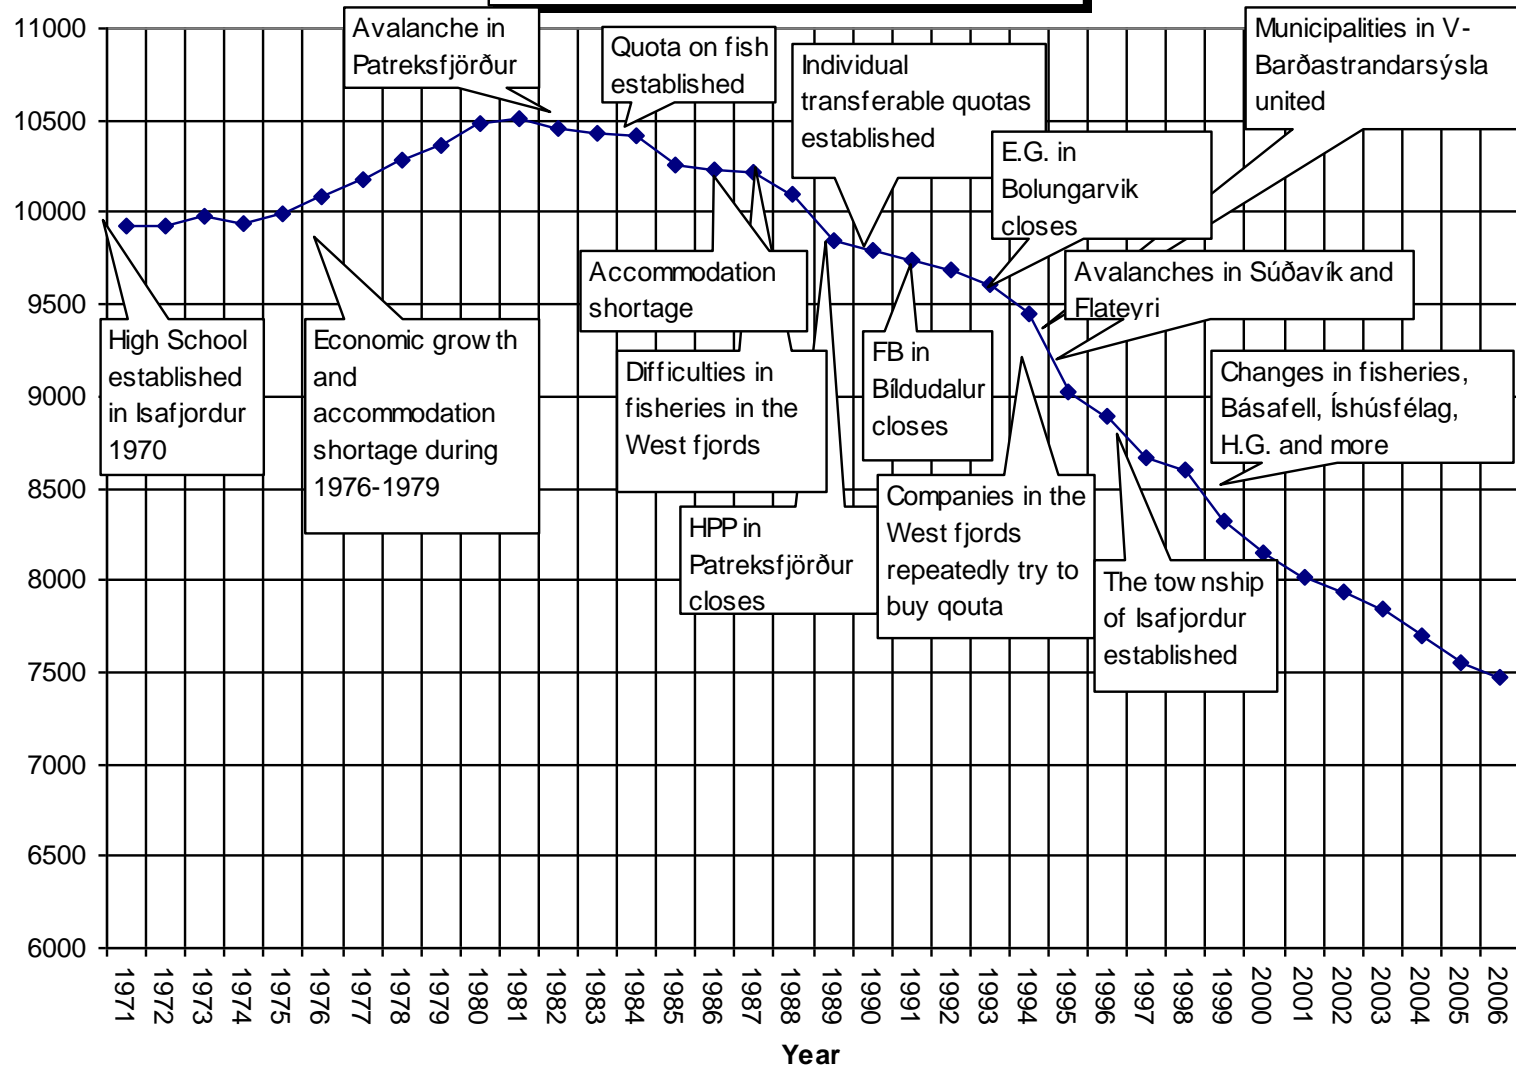

# Population development in the West Fjords – February 2007

Data from the National Statistical Institute of Iceland

Local Authorities in the West Fjords 2007

## Population changes and economic growth West Fjords 1998-2004

### Population development in the West fjords 1971-2006 - Historical connection

Relative population changes during the period 1971-2006

Relative population changes during the period 1971-2006

**Weight of the foreign population on total population in the West Fjords 1997-2006**