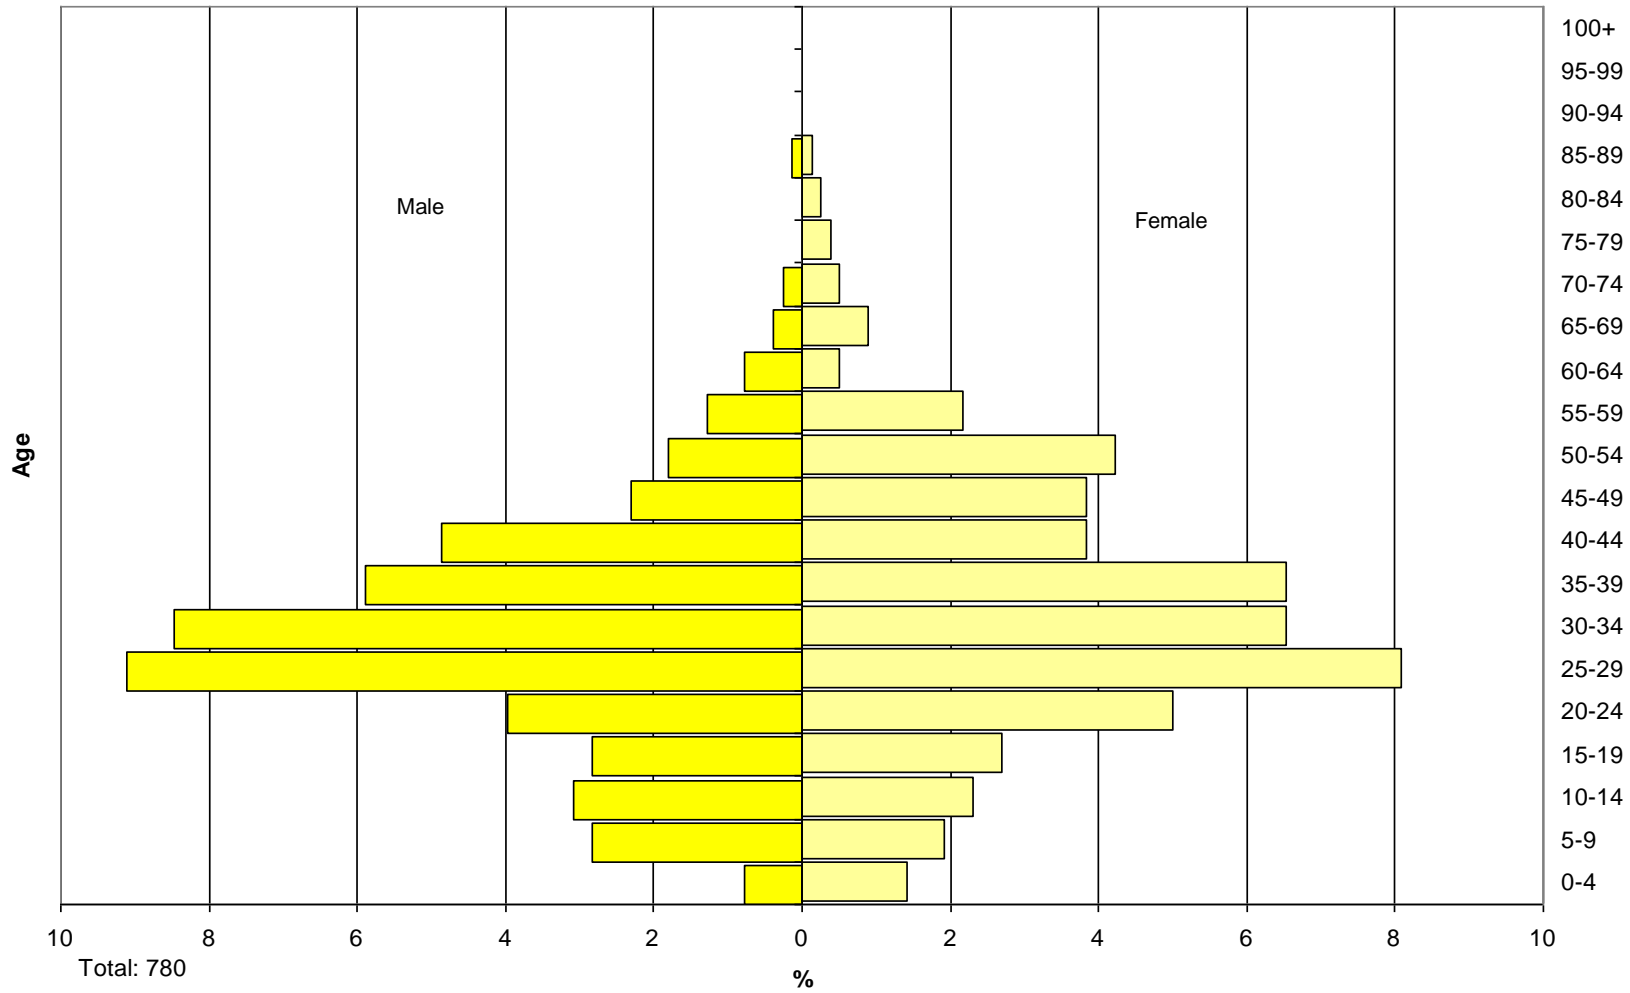

### Population development in the West fjords 1971-2006 - Historical connection

Relative population changes during the period 1971-2006

Relative population changes during the period 1971-2006

**Weight of the foreign population on total population in the West Fjords 1997-2006**

**Foreign nationals and Icelandic nationals born in foreign countries living in the West Fjords 2006**  
**Percentage of total population in the West Fjords 2006**

**Population pyramid  
West Fjords 1996 vs. 2006**

Population pyramid  
Iceland - West Fjords  
2006

Population pyramid  
West Fjords 2006

**Population pyramid**  
**Foreign nationals living in the West Fjords 2006**

**Population pyramid**  
**Individuals born in foreign countries**  
**living in the West Fjords 2006**