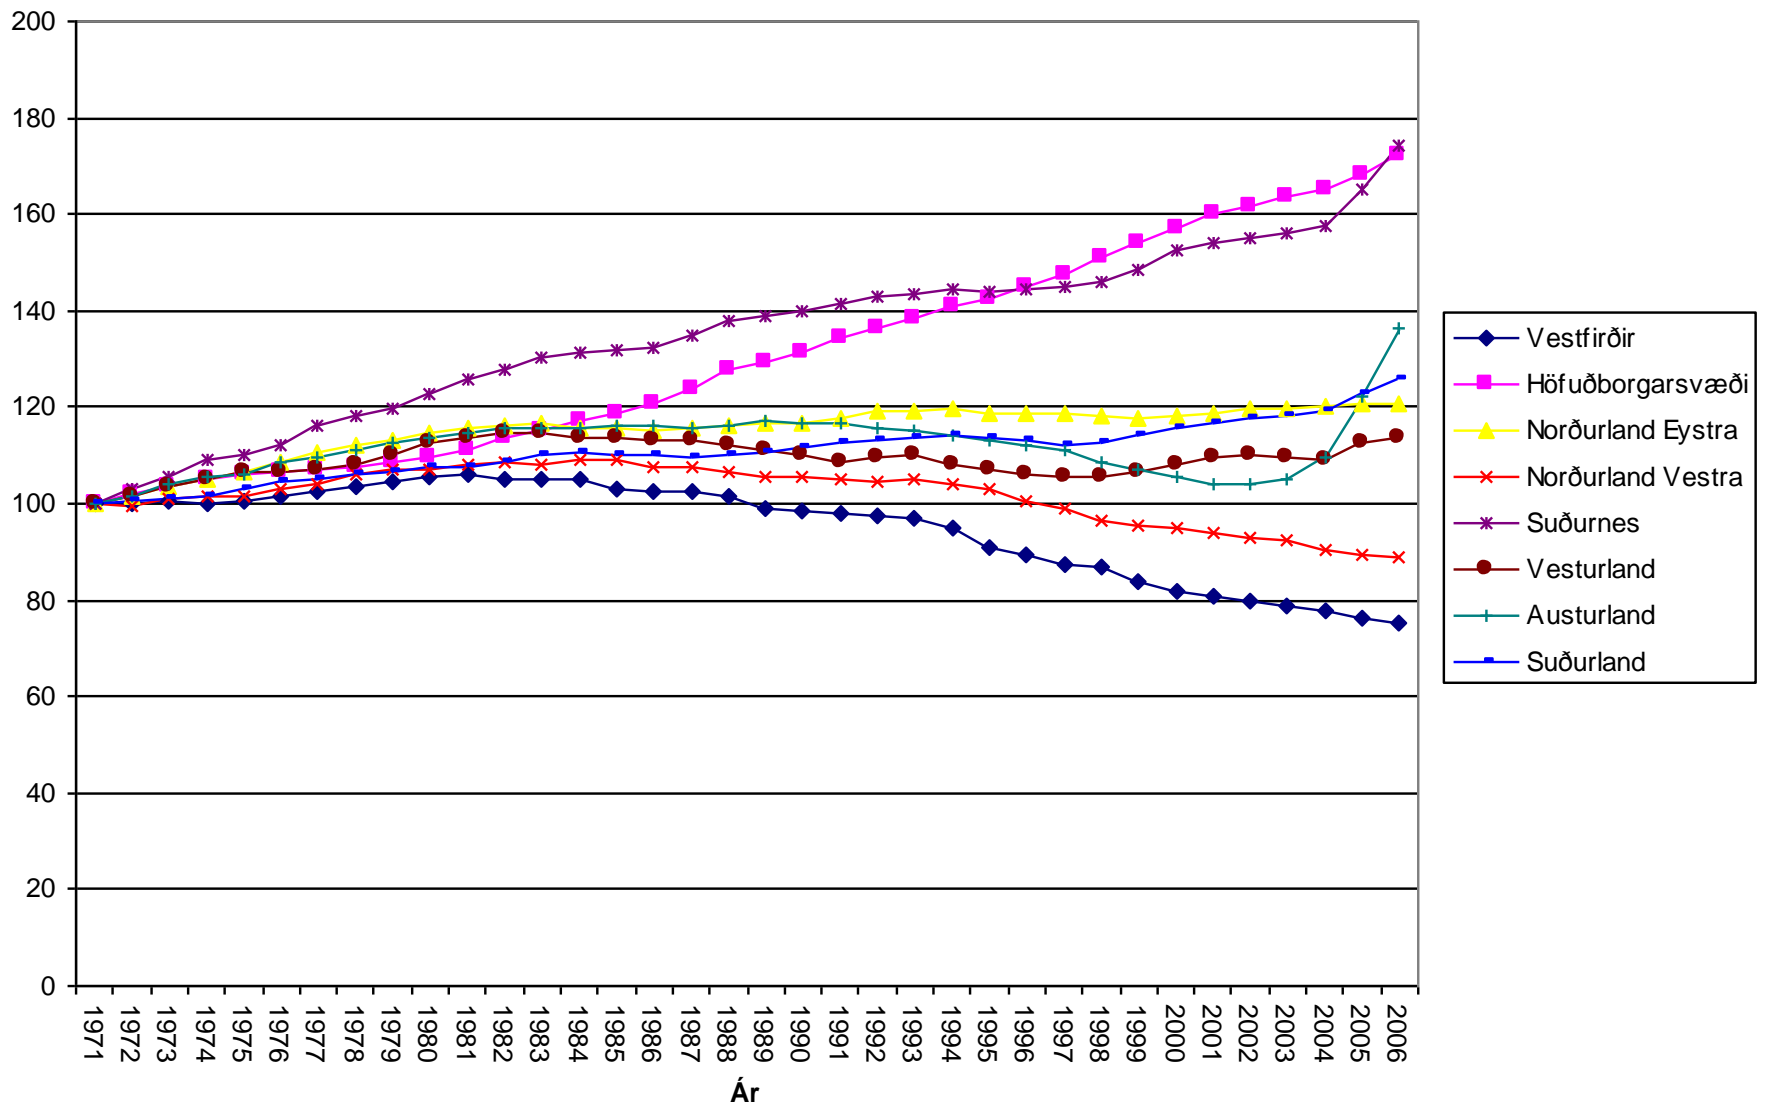

# Population development in the West Fjords – February 2007

Data from the National Statistical Institute of Iceland

Local Authorities in the West Fjords 2007

## Population changes and economic growth West Fjords 1998-2004

### Population development in the West fjords 1971-2006 - Historical connection

Relative population changes during the period 1971-2006

Relative population changes during the period 1971-2006

**Weight of the foreign population on total population in the West Fjords 1997-2006**