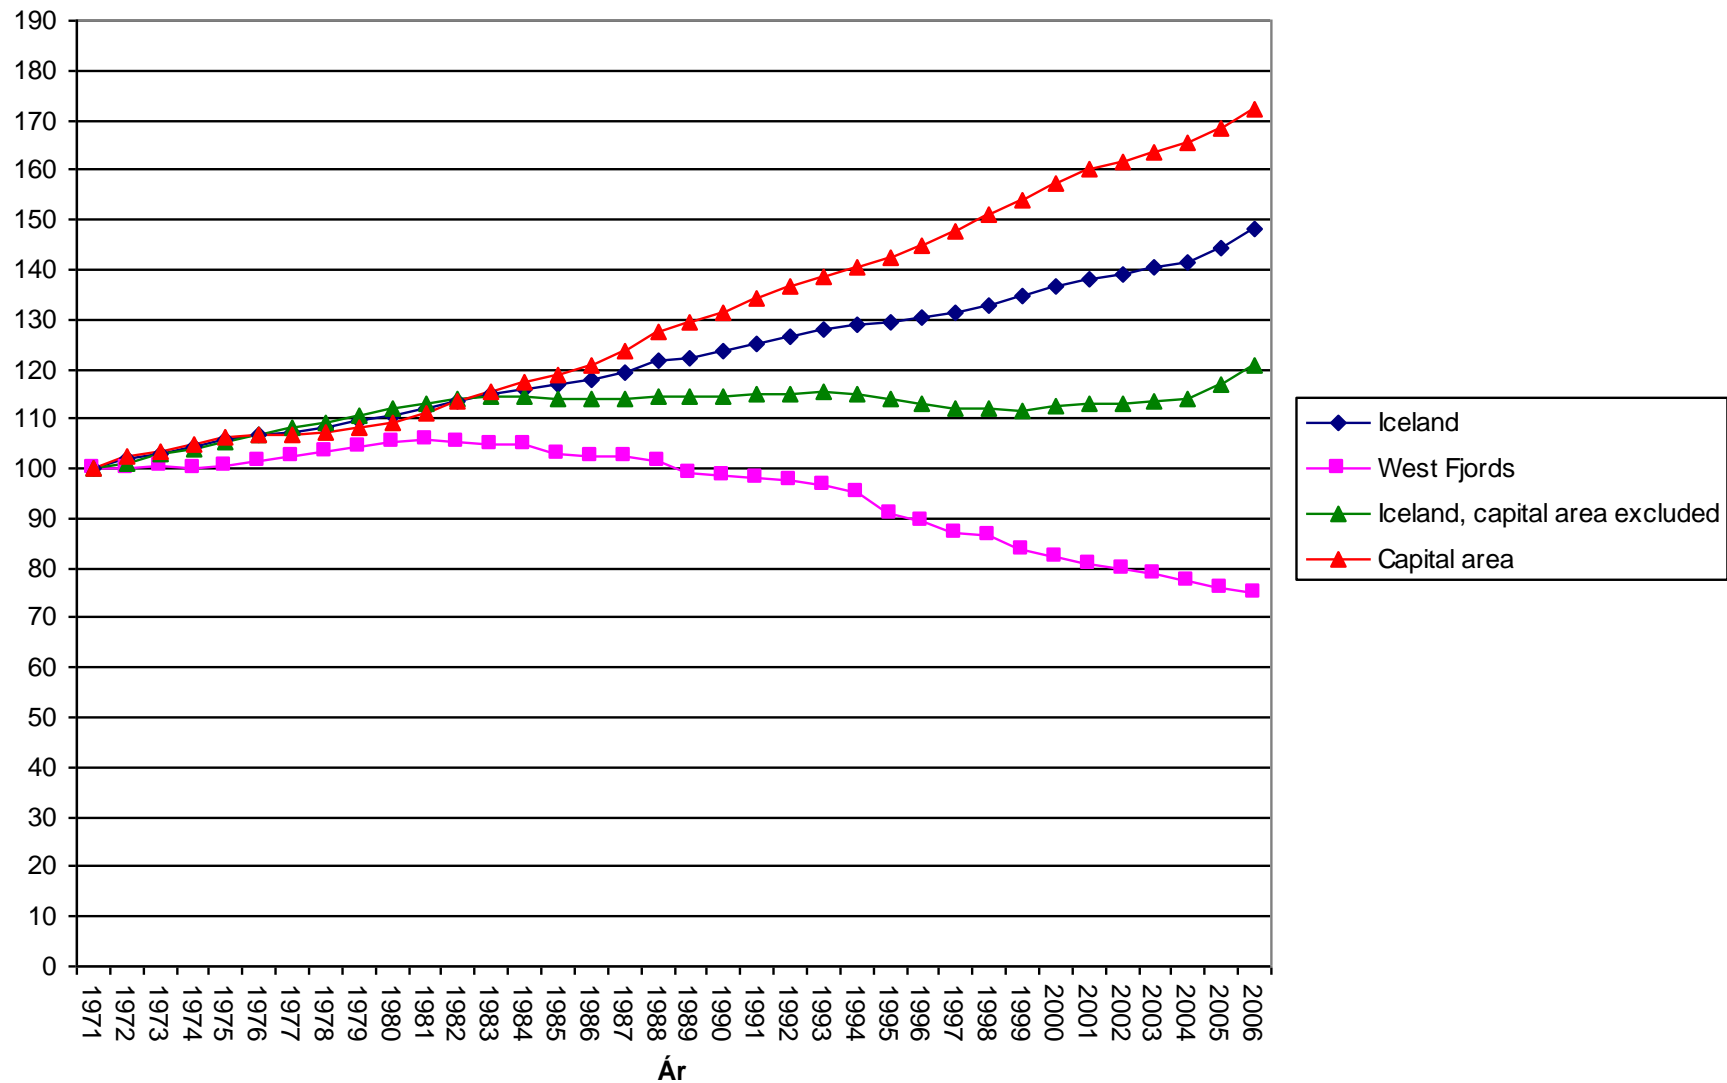

# Population development in the West Fjords – February 2007

Data from the National Statistical Institute of Iceland

Local Authorities in the West Fjords 2007

## Population changes and economic growth West Fjords 1998-2004

### Population development in the West fjords 1971-2006 - Historical connection

Relative population changes during the period 1971-2006

Relative population changes during the period 1971-2006

**Weight of the foreign population on total population in the West Fjords 1997-2006**