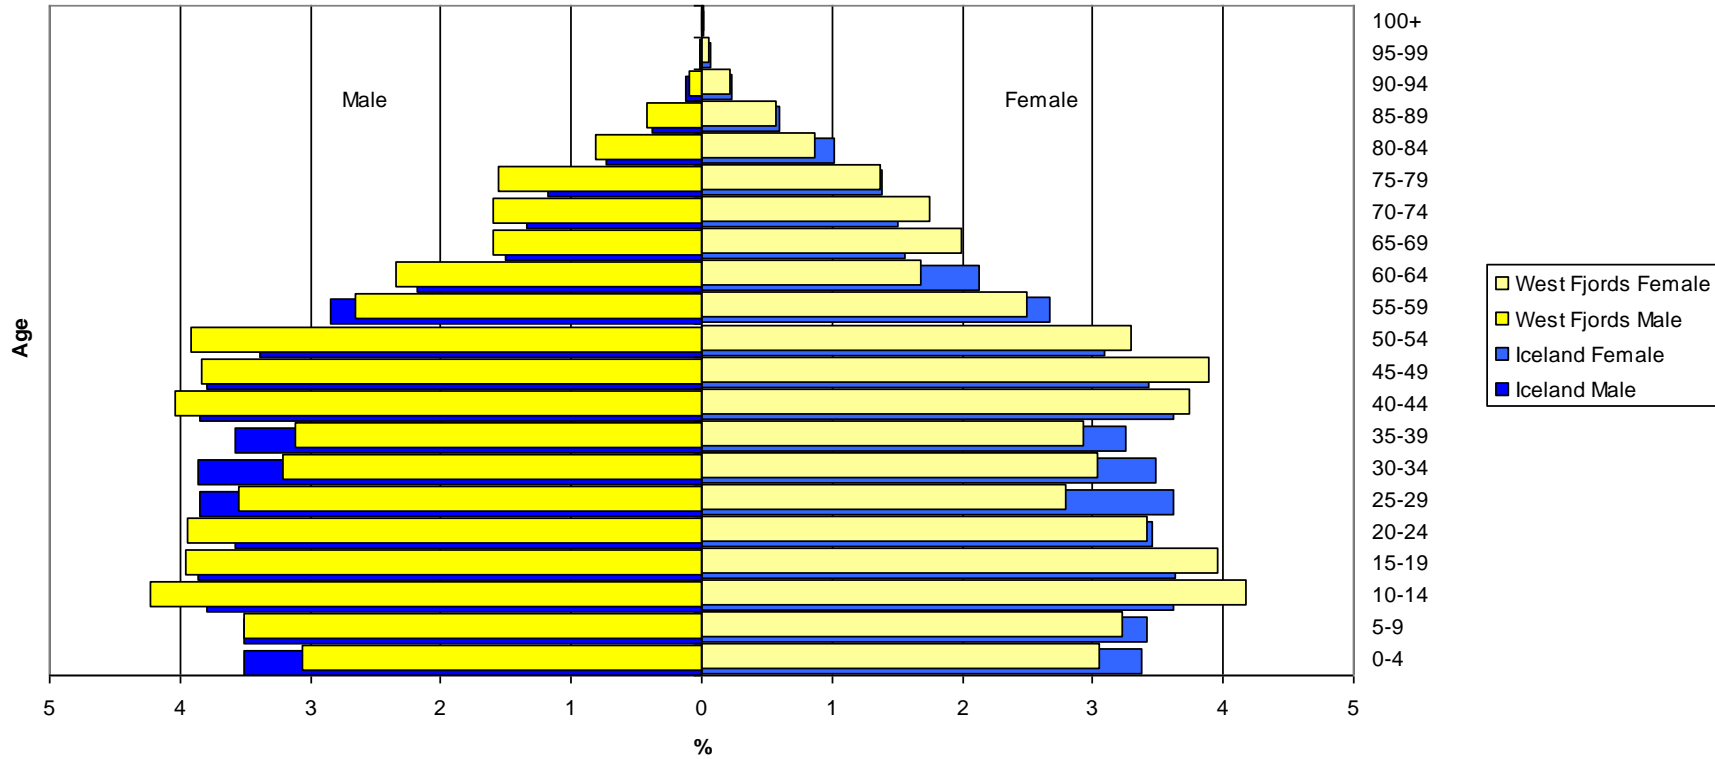

### Population development in the West fjords 1971-2006 - Historical connection

Relative population changes during the period 1971-2006

Relative population changes during the period 1971-2006

**Weight of the foreign population on total population in the West Fjords 1997-2006**

**Foreign nationals and Icelandic nationals born in foreign countries living in the West Fjords 2006**  
**Percentage of total population in the West Fjords 2006**

**Population pyramid  
West Fjords 1996 vs. 2006**

Population pyramid  
Iceland - West Fjords  
2006

Population pyramid  
West Fjords 2006

**Population pyramid**  
**Foreign nationals living in the West Fjords 2006**

**Population pyramid**  
**Individuals born in foreign countries**  
**living in the West Fjords 2006**