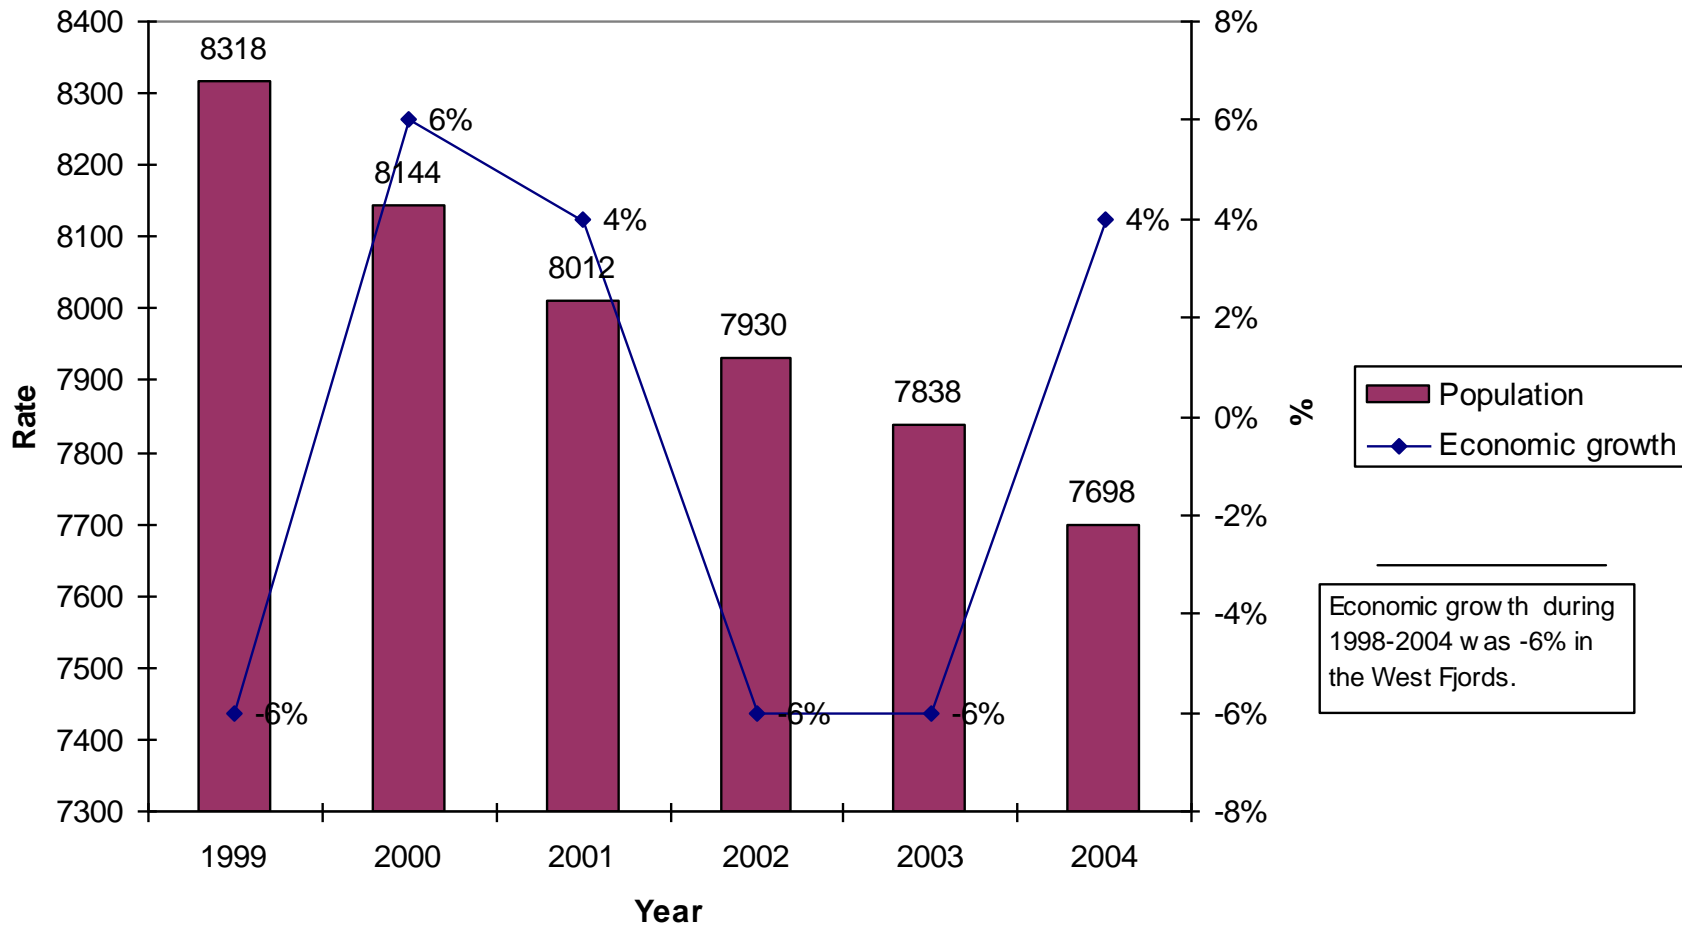

# Population development in the West Fjords – February 2007

Data from the National Statistical Institute of Iceland

Local Authorities in the West Fjords 2007

## Population changes and economic growth West Fjords 1998-2004

### Population development in the West fjords 1971-2006 - Historical connection

Relative population changes during the period 1971-2006

Relative population changes during the period 1971-2006

**Weight of the foreign population on total population in the West Fjords 1997-2006**